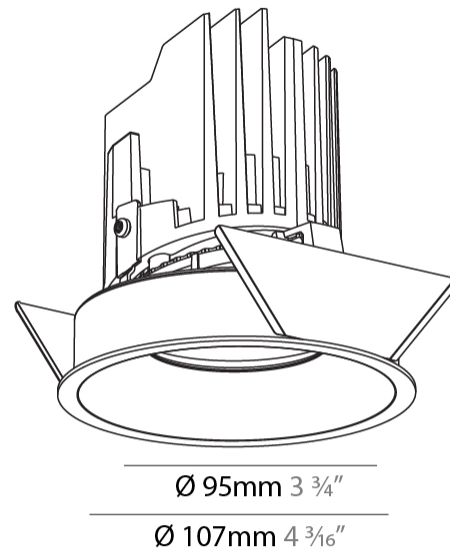

PHYSICAL

Shape: Round
Diameter (mm): 107
Diameter (in): 4 3/16
Height (mm): 112
Height (in): 4 7/16
Ceiling Thickness (mm): 10 / 12.5 / 15
Ceiling Thickness (in): 3/8 or 1/2 or 9/16
Min. Recessing Depth (mm): 130
Min. Recessing Depth (in): 5 1/8
Light Distribution: Adjustable / Downlight
Weight (kg): 0.488
Weight (lbs): 1.08
Fixture Finish: SSR / BKV / CWI / CRY / HAB / UFT / ITA / RUA / FTG / MYG / LOD / PUS / FRO / FUP / KIA / POP / BLS / SPG / MEY / GOH / GUM / CHC / COM / ABZ / JAG / OBR / MOS / ROR
Fixture Material: Aluminum Die Cast
Cut-out Measurements: 98mm / 3 7/8"

ELECTRICAL

Lamp Type: LED (Zhaga Standard)
Input Wattage (W): 13.2 / 16.5
Total Output Wattage (W): 12 / 14
Dimming: Tri-Mode (Non-Dimming and Phase Dimming (120Vac only) and 0-10V Dimming)
Driver Included: No
Driver Location: Recessed Housing
Driver Type: Constant Current - Universal
Driver Class: Class 2
Housing: See components
Input Voltage (V): 120 - 277
Constant Current (MA): 350

LED

Number of LEDs: 1
Color Temperature (°K): 2700 / 3000 / 3500 / 4000
Max. Delivered Lumen (lm): 850 / 950 / 1029 / 1050
Nominal Lumen (lm): 960 / 1070 / 1156 / 1180
CRI: >90 CRI
Efficiency (%): 0.885
Lamp Life (hrs): 50000

OPTICAL

Reflector°: 10
Adjustability: Rotational 355°; Tilt 10°

RATINGS AND CERTIFICATIONS

Certified By: Certified for North American Standards
IP rating: IP20

112mm 4 7/16"

98mm 3 7/8"   130mm 5 1/8"   10 | 15mm 3/8" 9/16"   10°   355°

A