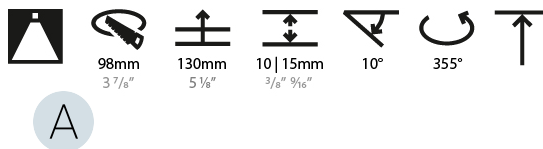

OPTICAL

Reflector°: 10
 Adjustability: Rotational 355°; Tilt 10°

RATINGS AND CERTIFICATIONS

Certified By: Certified for North American Standards
 IP rating: IP54

112mm 4 7/16"

Ø 95mm 3 3/4"

Ø 107mm 4 3/16"

BIONIQ ROUND SEMI ADJUSTABLE RECESSED